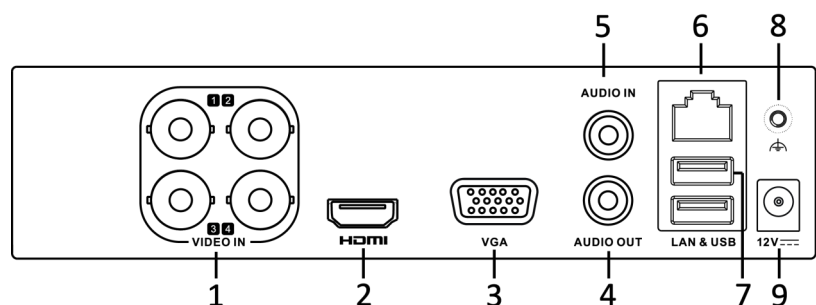

Main Features

Simultaneous HDMI and VGA outputs at up to 1920x1080 resolution

Instant playback for assigned camera in multi-channel live view mode

Supports synchronous playback and reverse playback for multi-channel

1 self-adaptive 10M/100M network interface is provided

Compatible with HD-TVI and analog cameras

Supports smart search

Built-in 1TB HDD

EZVIZ Cloud Connection

Physical Interfaces:

- 1 VIDEO IN
- 2 HDMI Interface
- 3 VGA Interface
- 4 AUDIO OUT, RCA Connector
- 5 AUDIO IN, RCA Connector
- 6 LAN Network Interface
- 7 USB Port
- 8 GND
- 9 Power Supply