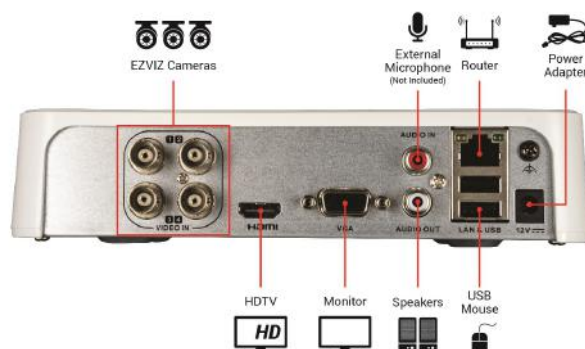

BD-2404B1

4CH 720p Video Security System with 1TB HDD and 4 720p Analog Cameras

Highlights

- 4-Channel DVR with 1TB HDD and 4 HD 720p cameras
- Upgrade existing standard definition systems to 720p without replacing the cabling infrastructure
- Mobile access through the EZVIZ App for Android and iOS (iPad, iPhone) allows easy remote setup without hassle of network configuration
- Motion detection will send a push notification to your phone if the camera senses movement
- Security and encryption will safeguard the moments you capture using multi-layer security and end-to-end video encryption

Supports synchronous playback and reverse playback for multi-channel

4 BNC connectors for video inputs

Includes 4 x 60ft video and power cables

Supports up to 100ft night vision

Instant alerts via push notifications

EZVIZ cloud access for easy setup and secure remote view

Product Images:

CS-C3T-1PR (2.8mm)

720p Weatherproof Analog Bullet Camera

Main Features

- ◇ 1 Megapixel high-performance CMOS
- ◇ HD output, up to 720P resolution
- ◇ True Day/Night, Smart IR
- ◇ Up to 100ft (30m) night vision in ambient light
- ◇ IP66 weatherproof

CS-VR104D-31HV0 (1TB)

4-Channel 720P Analog DVR with 1TB HDD

Introduction

The CS-VR104D-31HV0 DVR (Digital Video Recorder) connects to cameras through coaxial cables, and the recorder supports legacy analog cameras in addition to our 720p cameras. Once the cameras are connected, the plug-and-play feature enables the recorder to start displaying and recording the video. Most tasks, from the initial setup to daily operation, can be accomplished through our app. The system comes with a built-in WD Purple hard drive, the first choice for professional surveillance systems. Compatible with EZVIZ 720p series HD cameras.